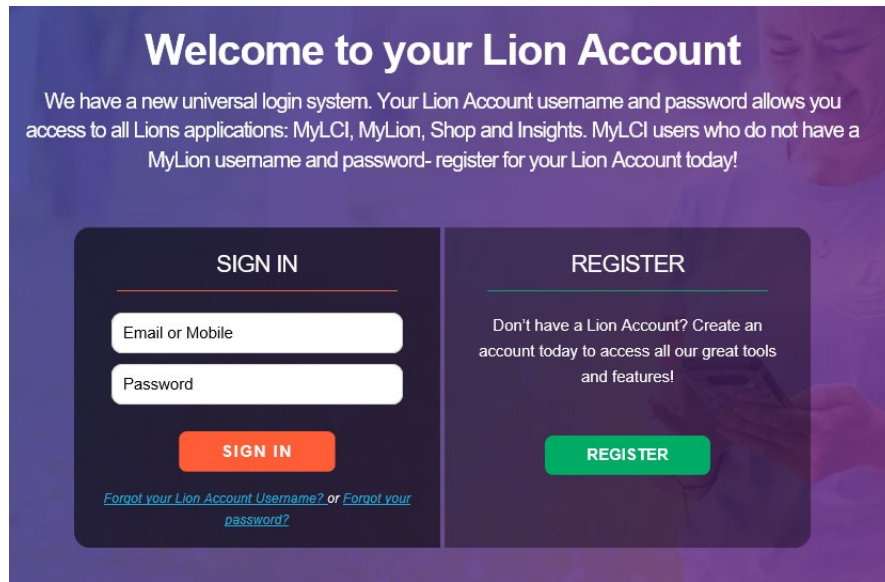

Accessing the Lions Learning Center

Step 1: [Click on the Member Login link](#) in the top right corner of the page.

Step 2: [Click on the Member Login link](#) in the top right corner of the page.

* The Member Login link is located in the top right corner of the page, next to the 'Join' and 'Donate' buttons. Clicking on this link will take you to the Member Login page.

Step 3: After logging in, you will be taken to the Member Dashboard. From there, you can access the Learning Center and other resources.

Accessing the Lions Learning Center

π ρ Σ ± Ñ ù ρ } İ Ò ù ρ Ÿ Æ ð ρ ð