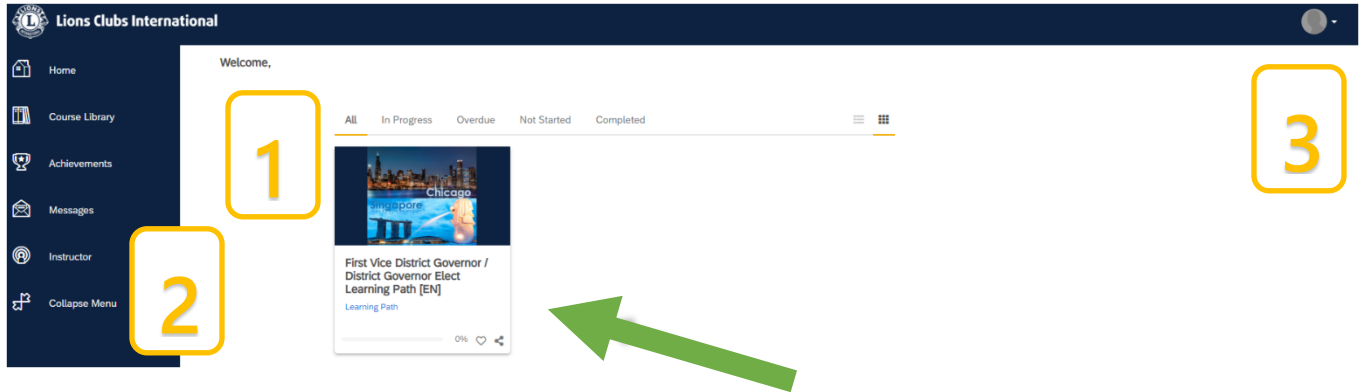

Step 5: Navigating to the Learning Center

The screenshot shows the 'Learn' page. The top navigation bar includes 'Learn', 'Home', and 'Local Training'. A large dark blue banner reads 'Learn. Grow. Lead.'. Below the banner are three sections: 'Online Training' with a 'GO' button, 'Institute Training' with a 'GO' button, and 'Local Training' with a 'GO' button. A green arrow points to the 'Lions Learning Center' button, which is located to the right of the 'Online Training' section.

Accessing the Lions Learning Center

Figure 6: How to access the Learning Center from the Home page

Figure 7: How to access the Learning Center from the Course Library

1. Click on the 'All' filter to view all courses.